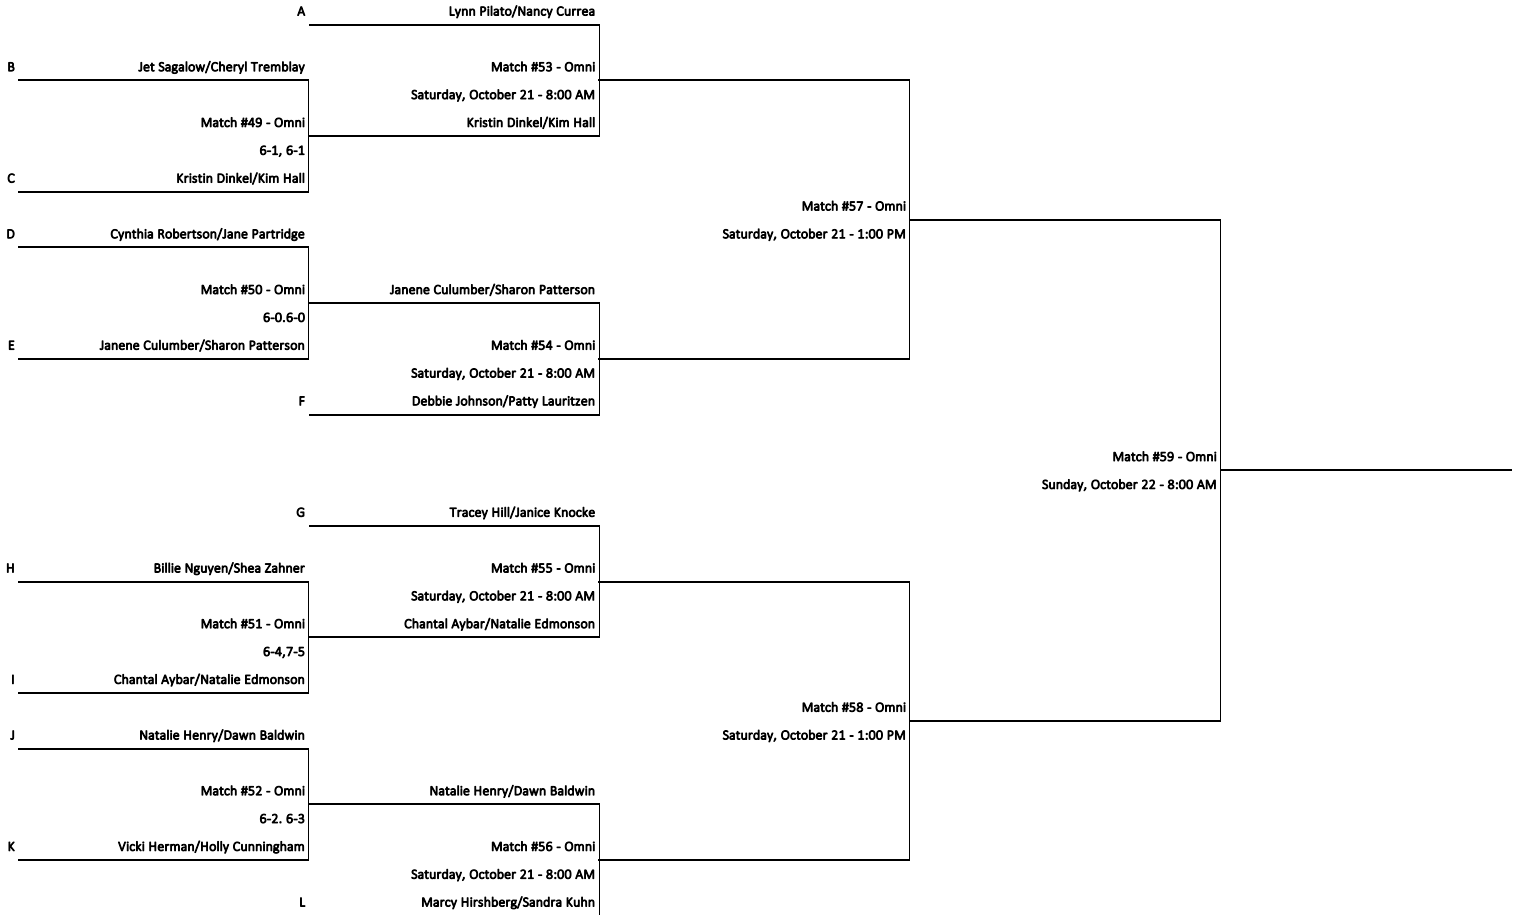

Women's Division I Bracket

CONSOLATION BRACKET