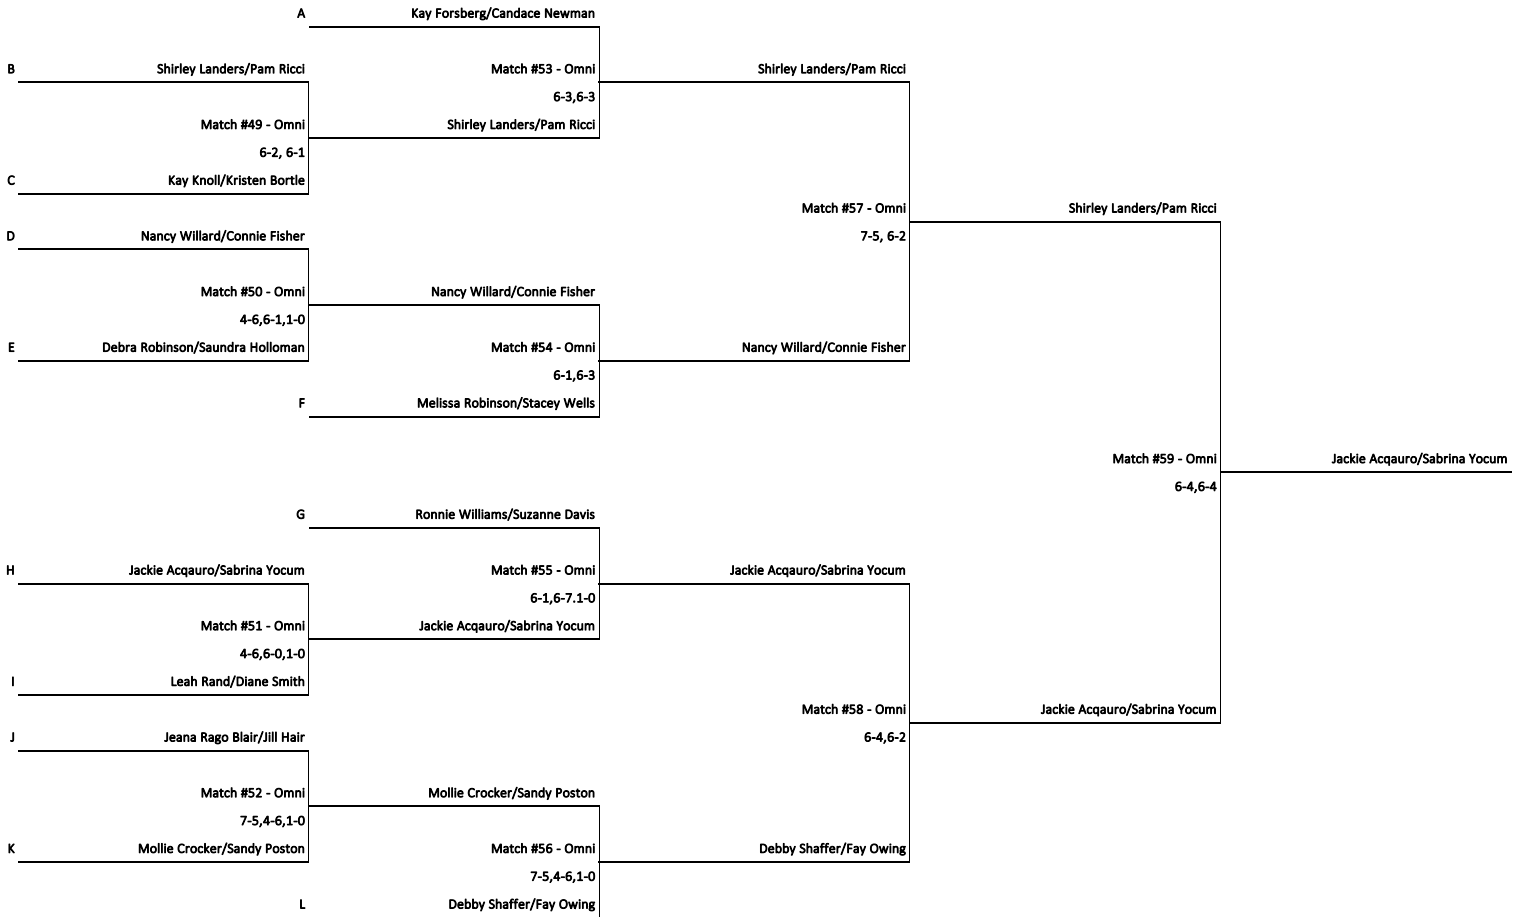

Women's Division II Bracket

CONSOLATION BRACKET