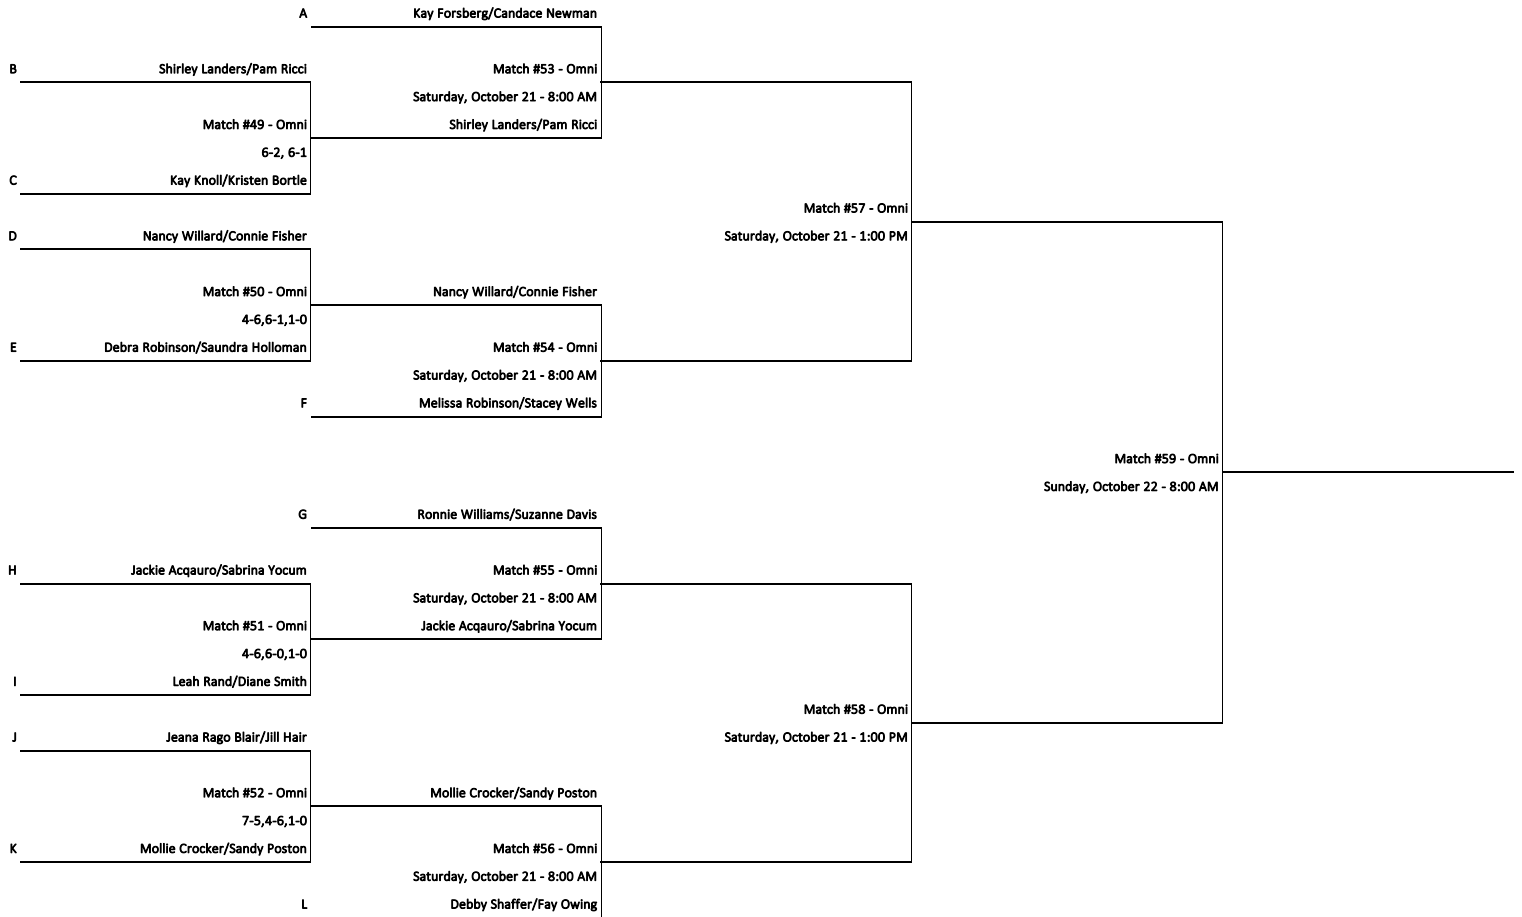

Women's Division II Bracket

CONSOLATION BRACKET