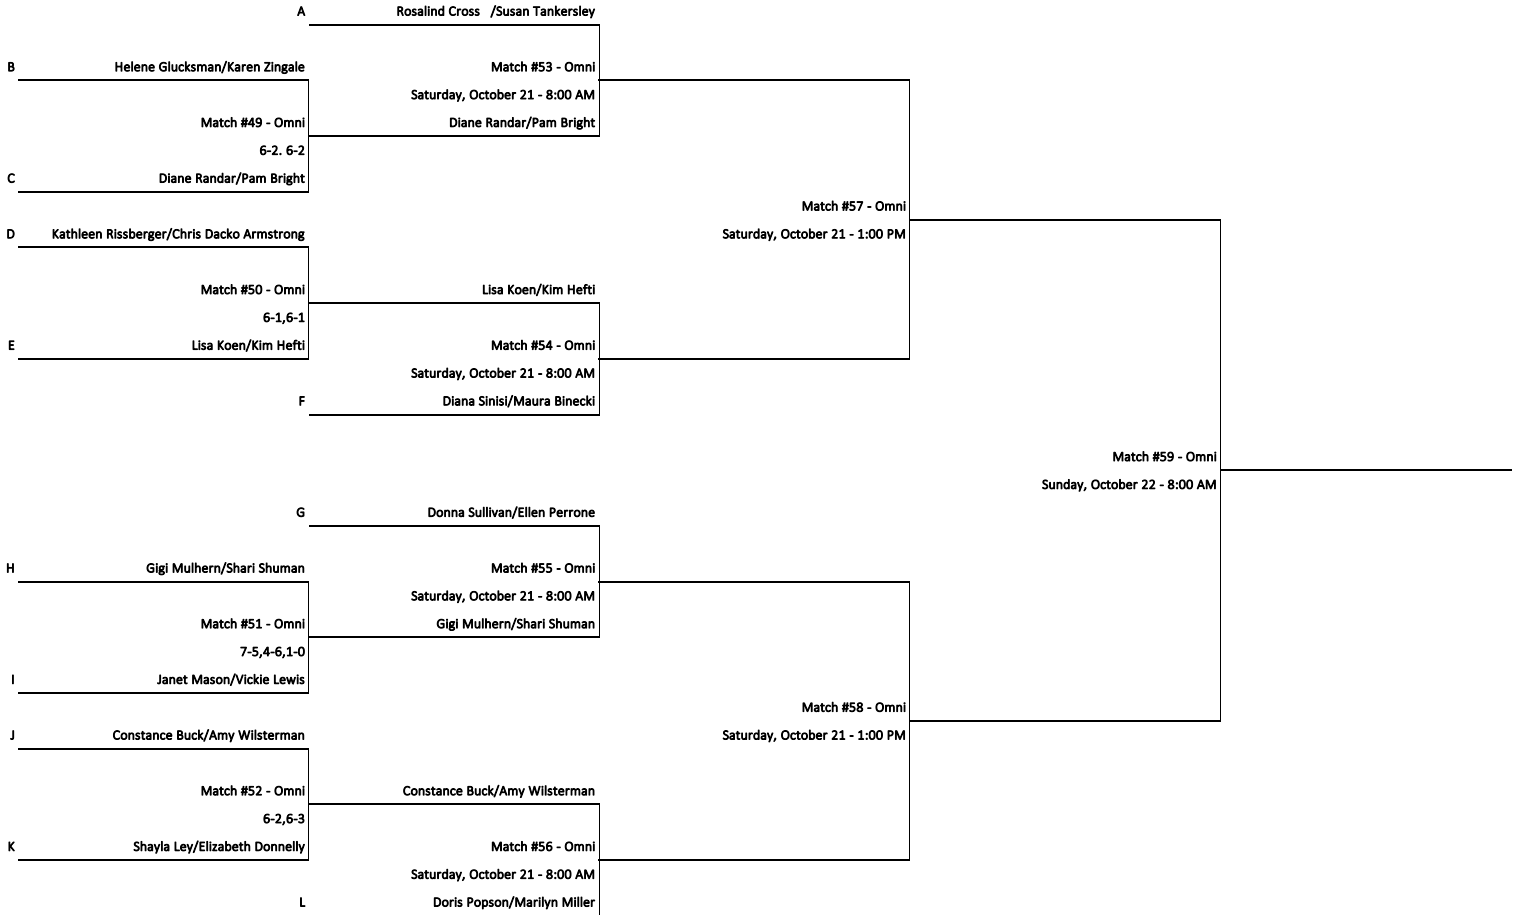

Women's Division III Bracket

CONSOLATION BRACKET