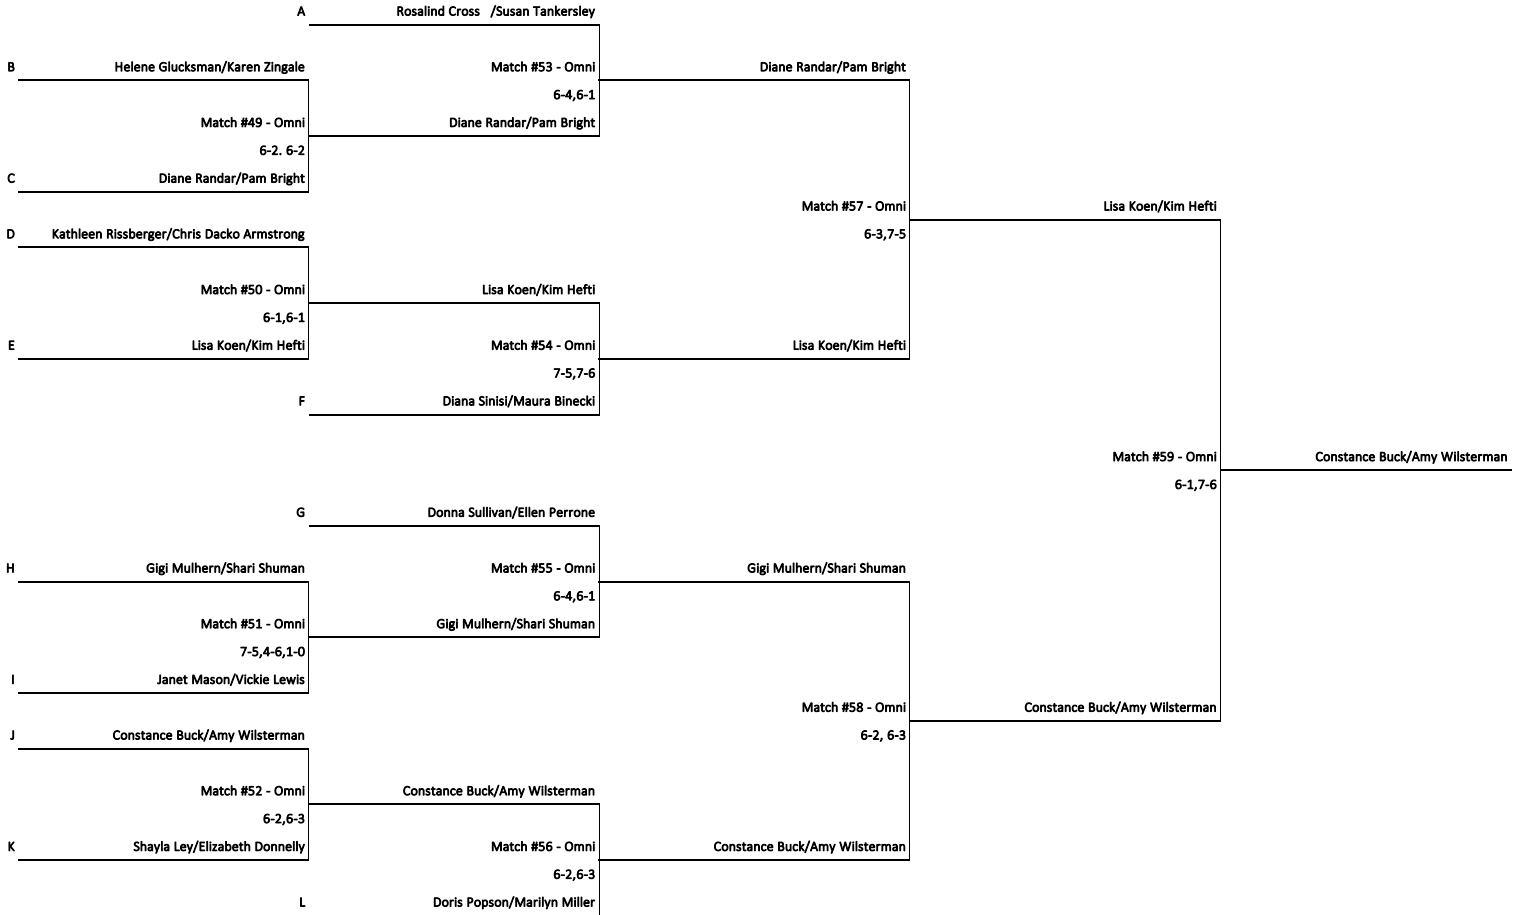

Women's Division III Bracket

CONSOLATION BRACKET