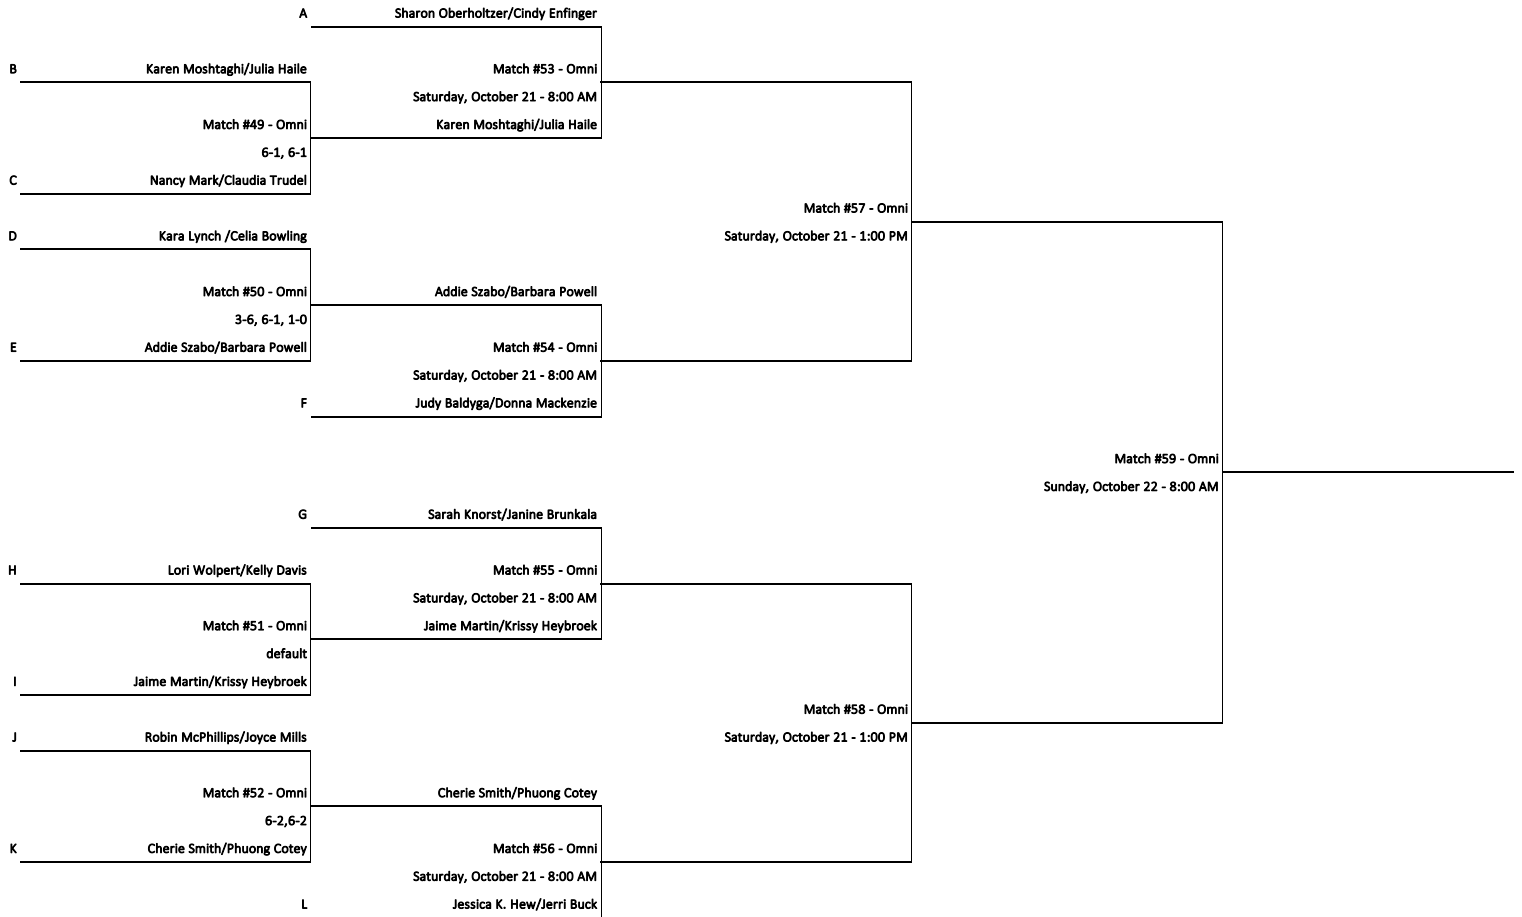

Women's Division IV Bracket

CONSOLATION BRACKET