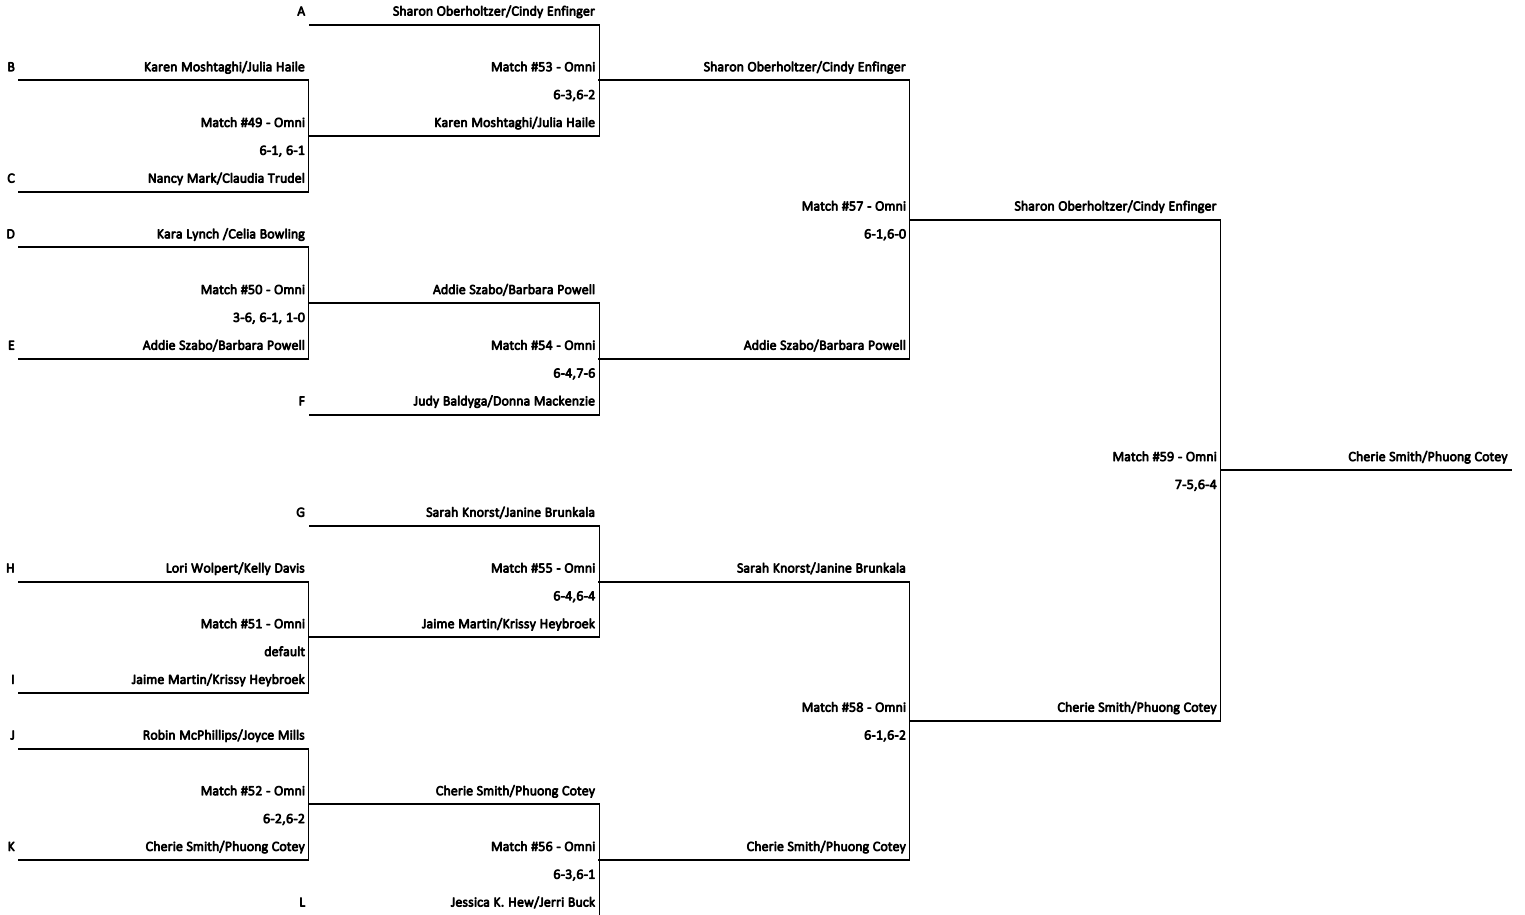

Women's Division IV Bracket

CONSOLATION BRACKET