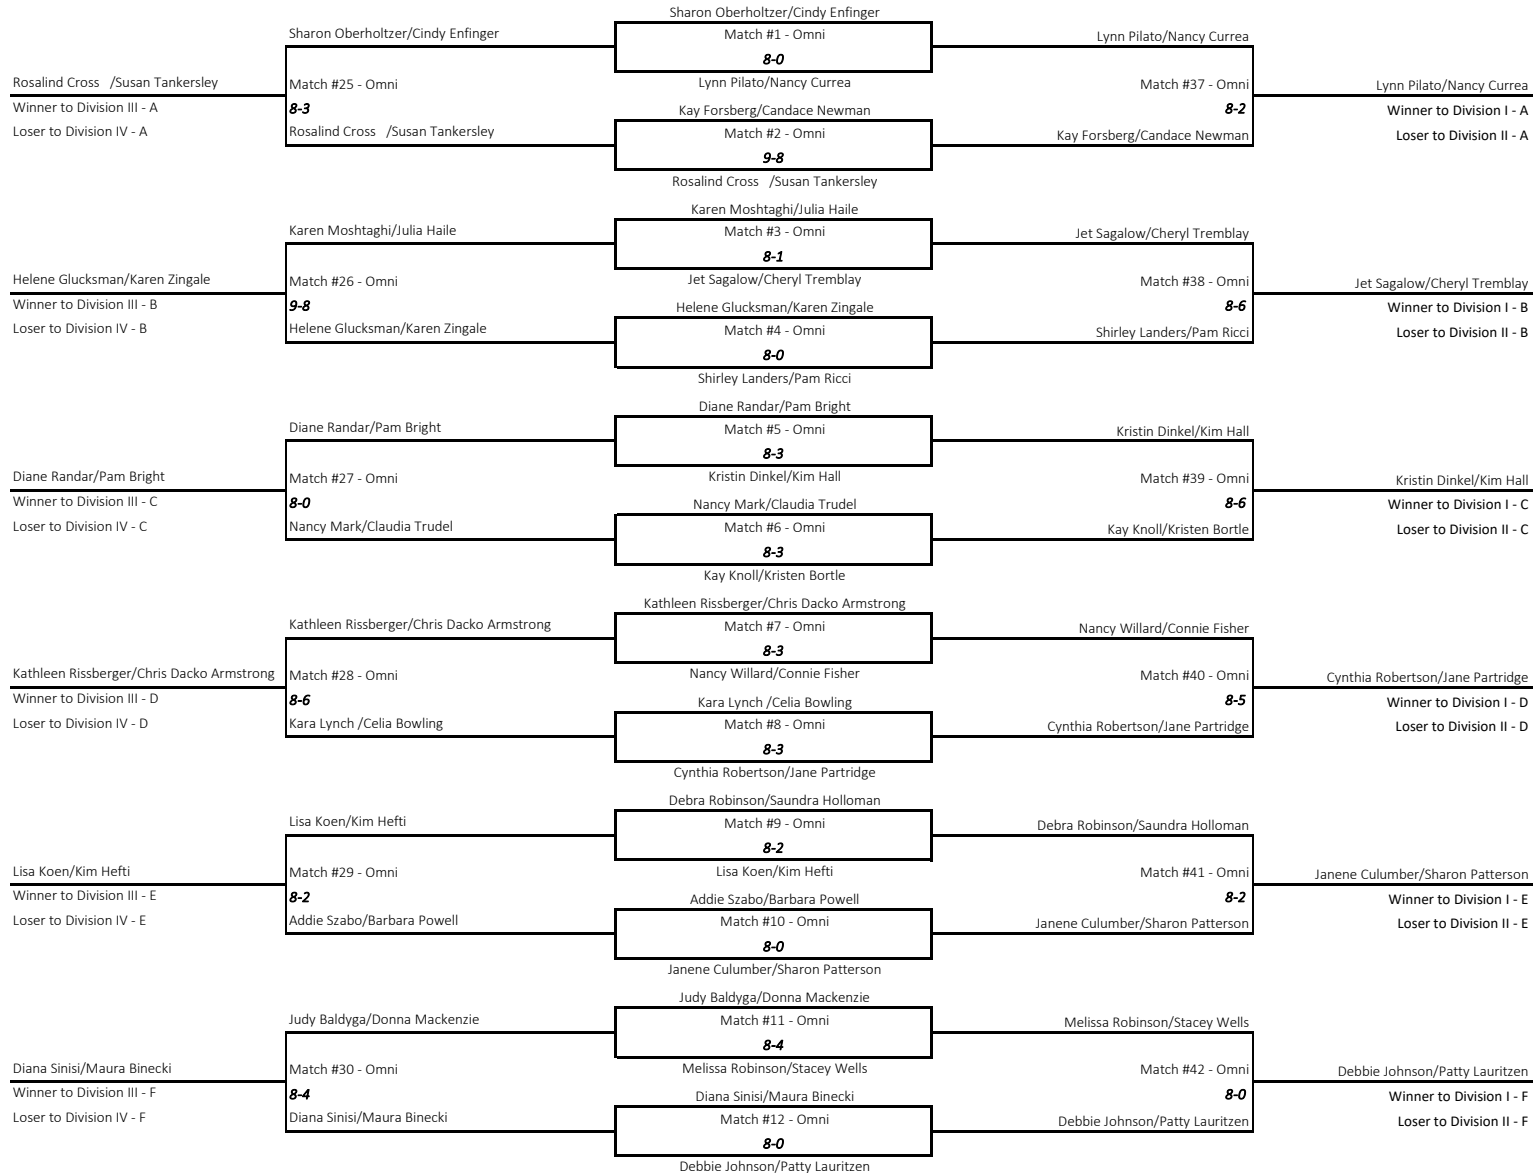

Women's Doubles Waterfall

Women's Doubles Waterfall