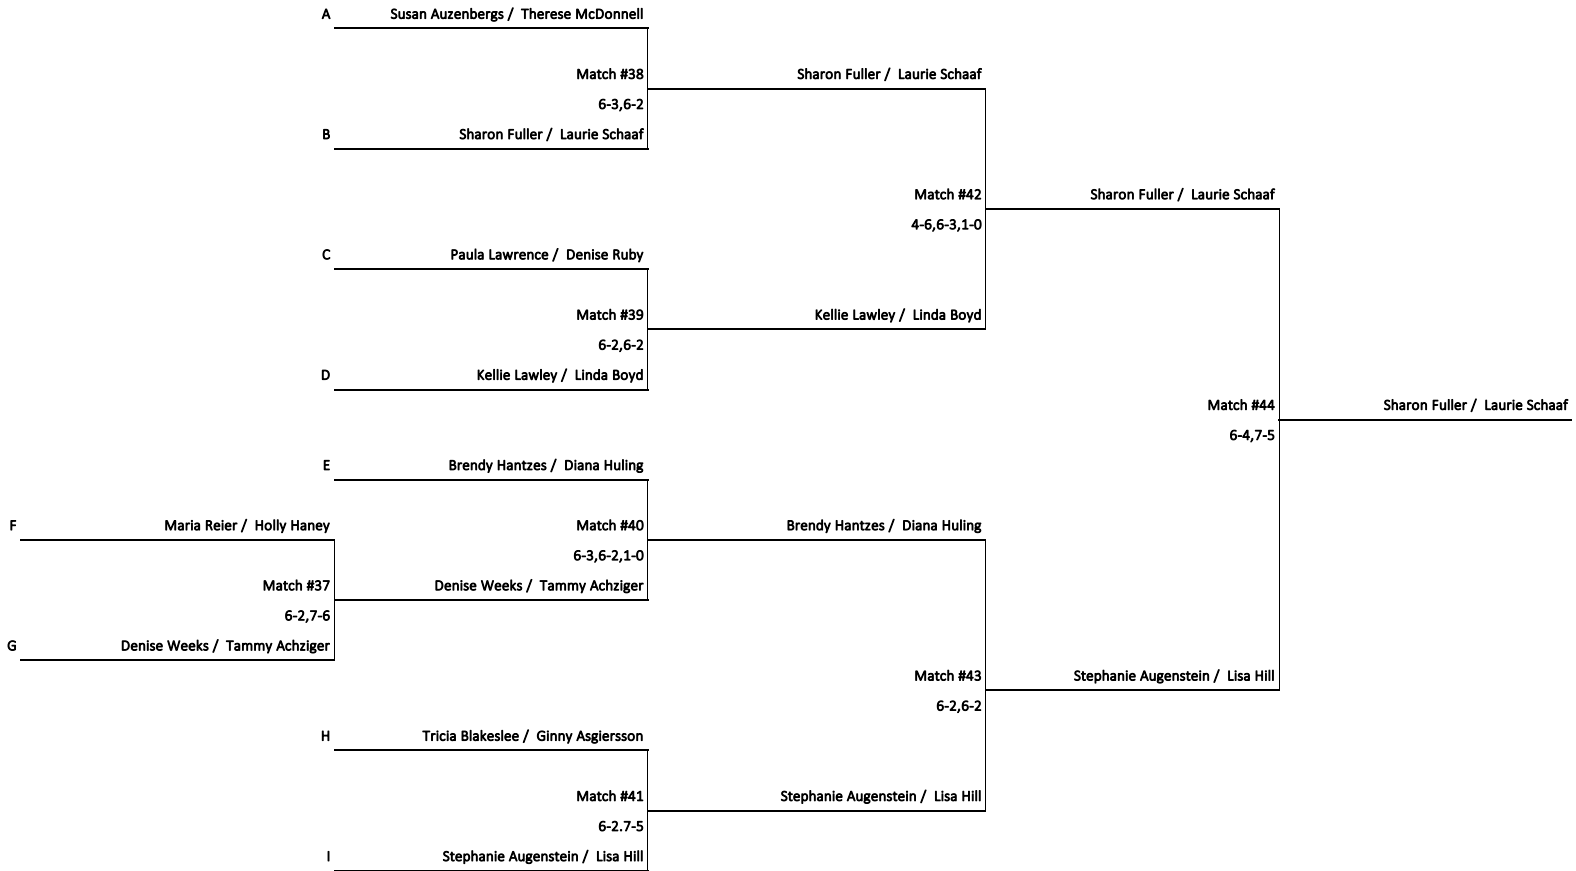

Women's Division II Bracket

CONSOLATION BRACKET