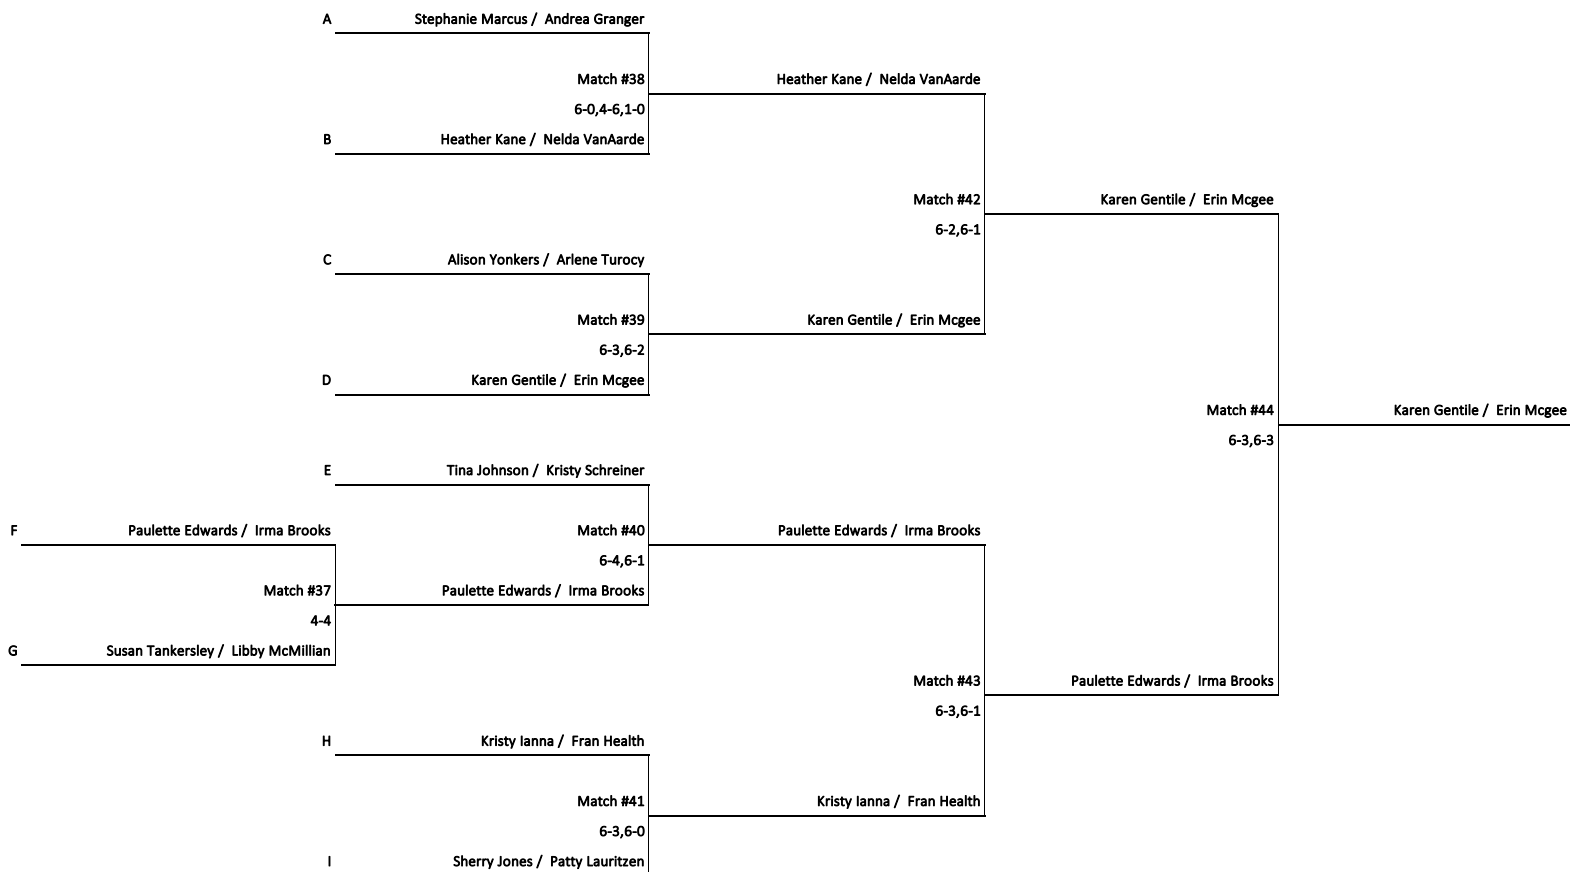

Women's Division III Bracket

CONSOLATION BRACKET