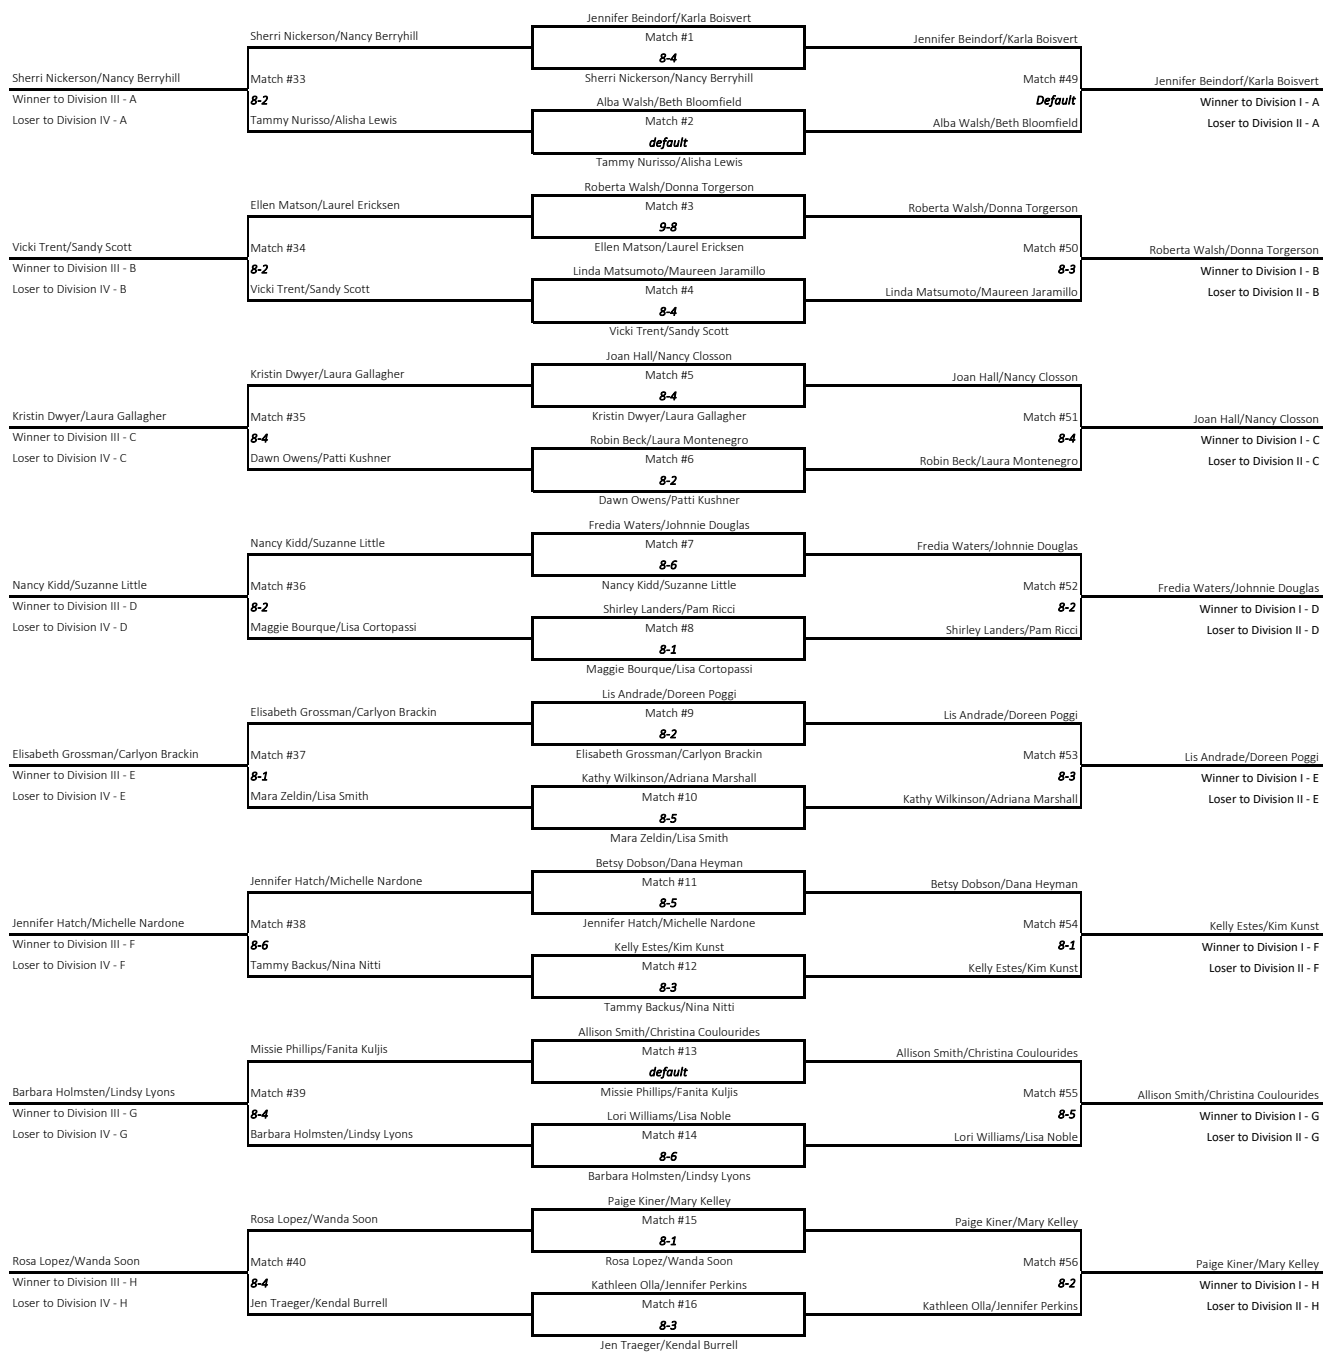

Women's Doubles Waterfall

Women's Doubles Waterfall